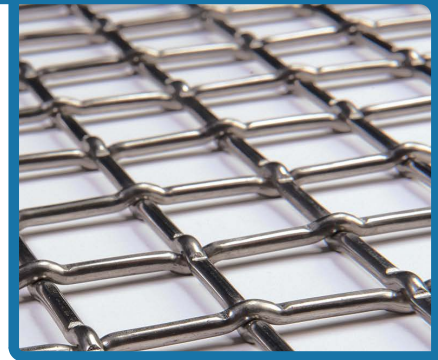

VANCOUVER

19082-28th Avenue
Surrey, BC
Canada V3S 6M3
TF: 877.687.3488

CALGARY

7571-57th Street SE
Calgary, AB
Canada T2C 5M2
TF: 877.857.0323

EDMONTON

#54-1015 Eby Road SW
Edmonton, AB
Canada T6X 2N9
TF: 877.857.0323

TORONTO

#5-5655 Kennedy Rd
Mississauga, ON
Canada L4Z 3E1
TF: 877.564.3381

MONTREAL

440 Rue Stinson
Saint Laurent, QC
Canada H4N 2E9
TF: 855.325.3826

Aluminum Woven Mesh Sheet

Mesh	Wire Diameter	Opening	Sheet Stock	Lbs.Sq.Ft	Weave Style	Notes
0.620"	0.120"	0.50"	4x8	0.53	Lockcrimp	
0.625"	0.125"	0.50"	4x8	0.57	Lockcrimp	
1.00"	0.135"	0.865"	4x8	0.43	Press-Lock Crimp	
1.192	0.192"	1.00"	4x8	0.69	Press-Lock Crimp	
1.250"	0.250"	1.00"	4x8	1.38	Press-Lock Crimp	
2.00"	0.187"	1.81"	4x8	0.39	Press-Lock Crimp	
2.00"	0.250"	1.75"	4x10	0.69	Press-Lock Crimp	
2.00"	0.250"	1.75"	4x8	0.69	Press-Lock Crimp	
2.00"	0.250"	1.75"	4x8	0.69	Intercrimp	

Aluminum Woven Mesh Roll

Mesh	Wire Diameter	Opening	Roll Stock	Lbs.Sq.Ft	Weave Style	Notes
0.75"	0.063"	0.687"	4x100	0.13	Intercrimp	
0.75"	0.063"	0.687"	5x100	0.13	Intercrimp	
0.813"	0.063"	0.75"	4x100	0.12	Intercrimp	
0.813"	0.063"	0.75"	5x100	0.12	Intercrimp	
18x16	0.011"	0.051"x0.044"	36x100	0.03	Plain Weave	Insect Screen
18x16	0.011"	0.051"x0.044"	48x100	0.03	Plain Weave	Insect Screen
18x16	0.011"	0.051"x0.044"	60x100	0.03	Plain Weave	Insect Screen
2	0.063"	0.437"	36x100	0.17	Intercrimp	
2	0.063"	0.437"	48x100	0.17	Intercrimp	
2	0.063"	0.437"	48x100	0.17	Intercrimp	
2	0.063"	0.437"	60x100	0.17	Intercrimp	
8	0.028"	0.097"	48x100	0.1	Plain Weave	
0.813"	0.063"	0.75"	5x100	0.12	Plain Weave